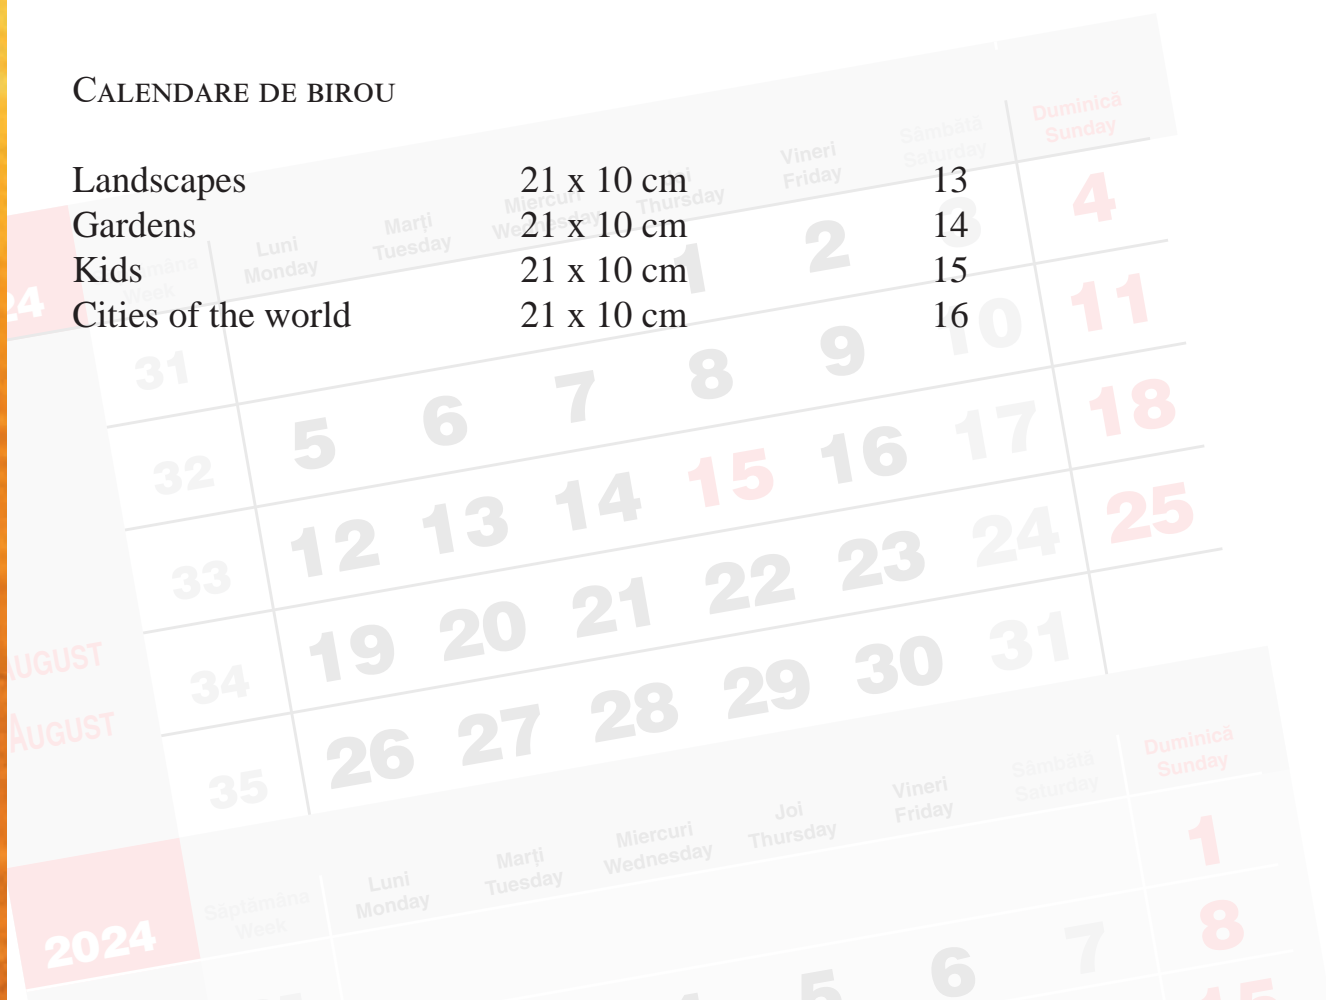

CALENDARE 2024

CALENDARE DE PERETE	FORMAT	COD
Romania	31.5 x 48 cm	01
Landscapes	31.5 x 48 cm	02
Holiday	31.5 x 48 cm	03
Gardens	31.5 x 48 cm	04
Bouquets	31.5 x 48 cm	05
Kids	31.5 x 48 cm	06
Extravaganza	31.5 x 48 cm	07
Cities of the world	31.5 x 48 cm	08

CALENDARE TRIPTICE

Triptic 2 culori	33 x 48 cm	09
Triptic 3 culori	33 x 48 cm	10
Triptic pliabil	40 x 60 cm	11
Triptic birou	21 x 10 cm	12

CALENDARE DE BIROU

Landscapes	21 x 10 cm	13
Gardens	21 x 10 cm	14
Kids	21 x 10 cm	15
Cities of the world	21 x 10 cm	16