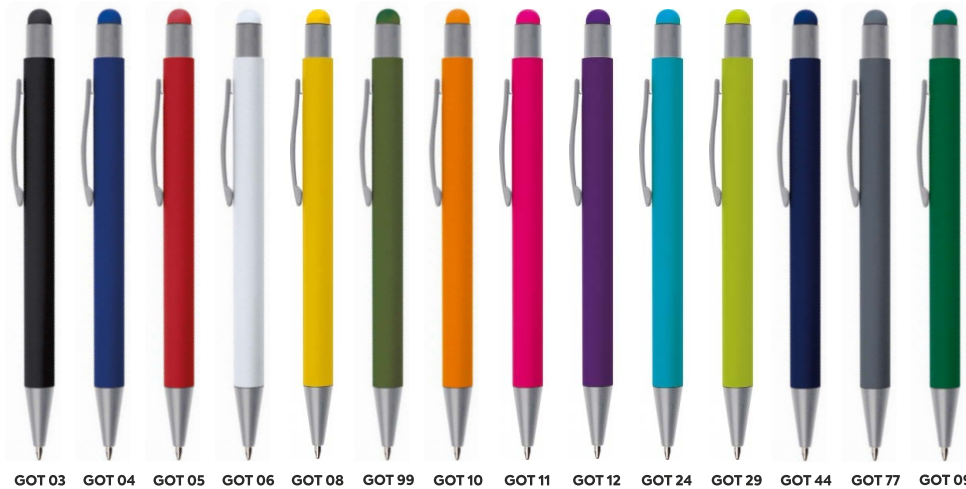

**RUBBER
COATED**

soft/touchpen

GOT