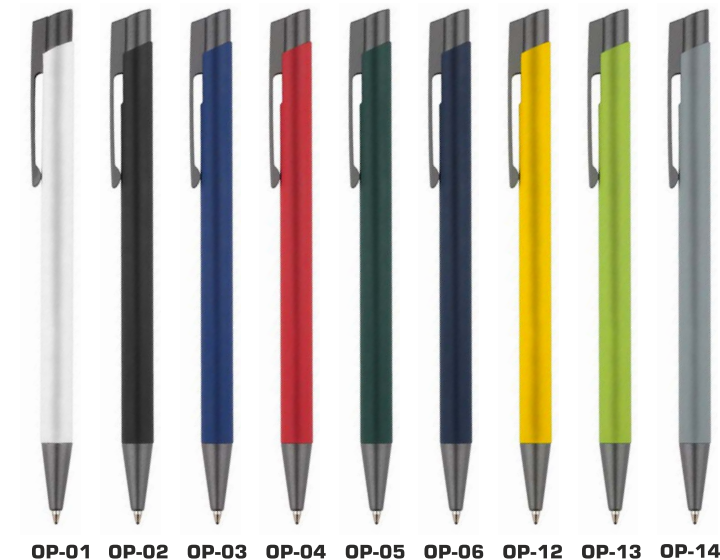

Material: metal   **Size:** 140 mm x 9 mm   **Refill blue:** standard   **Engraving:** laser YAG

NEW

softtouch

OP

metalpenscollection

Pictures of pens are in presentation form. Used colours do not reflect the actual colours. The real finished product may deviate from the visualization.