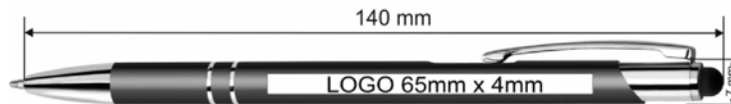

MM-BET

engraving

Material: metal   **Size:** 140 mm x 7 mm   **Refill blue:** standard   **Engraving:** laser YAG

metalpenscollection

Pictures of pens are in presentation form. Used colours do not reflect the actual colours. The real finished product may deviate from the visualization.

touchpen

BET