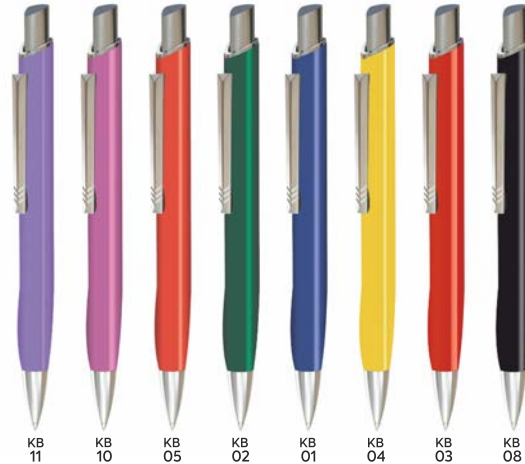

MM-KB

metalpenscollection

MM-KB

engraving

Material: metal

Size: 140 mm x 11 mm

Refill blue: standard

Engraving: Mirror effect

metalpenscollection

Pictures of pens are in presentation form. Used colours do not reflect the actual colours. The real finished product may deviate from the visualization.

metalpens

KB