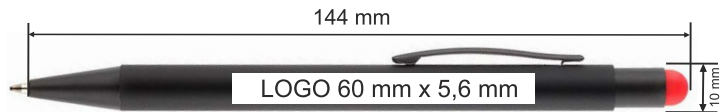

MM-NST

engraving

Material: metal   **Size:** 144 mm x 10 mm   **Refill blue:** standard   **Engraving:** laser GM, MD

metalpenscollection

Pictures of pens are in presentation form. Used colours do not reflect the actual colours. The real finished product may deviate from the visualization.

soft/touchpen

NST