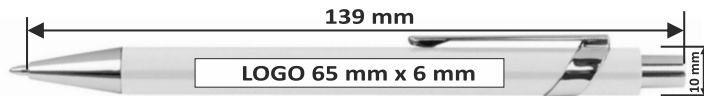

MM-XL

metalpenscollection

MM-XL

engraving

Material: metal   **Size:** 139 mm x 10 mm   **Refill blue:** standard   **Engraving:** laser YAG

metalpen

XL

metalpenscollection

Pictures of pens are in presentation form. Used colours do not reflect the actual colours. The real finished product may deviate from the visualization.