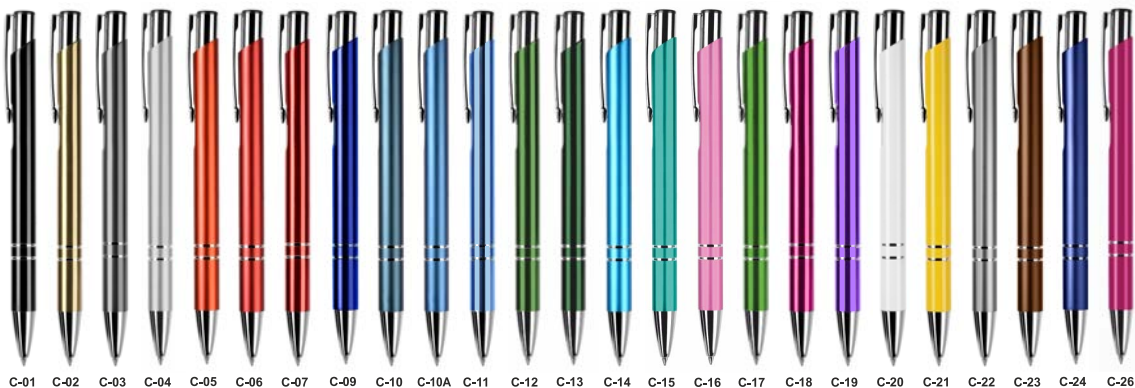

MM-C

metalpenscollection

MM-C

engraving

Material: metal

Size: 135 mm x 10 mm

Refill blue: standard

Engraving: laser YAG

metalpenscollection

Pictures of pens are in presentation form. Used colours do not reflect the actual colours. The real finished product may deviate from the visualization.