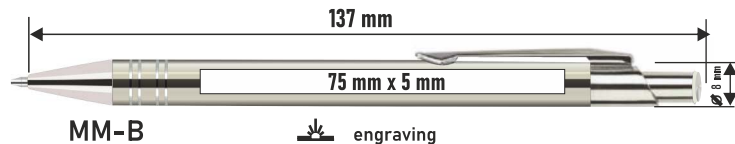

MM-B

metalpenscollection

Material: metal   **Size:** 137 mm x 8 mm   **Refill blue:** standard   **Engraving:** laser YAG

metalpenscollection

Pictures of pens are in presentation form. Used colours do not reflect the actual colours. The real finished product may deviate from the visualization.