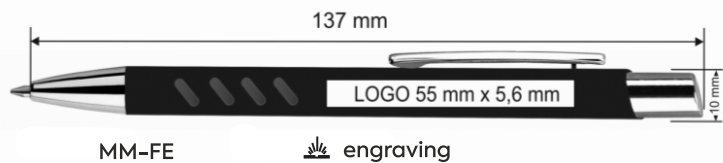

MM-FE

metalpenscollection

Material: metal   **Size:** 137 mm x 10 mm   **Refill blue:** standard   **Engraving:** GM, Mirror effect

metalpenscollection

Pictures of pens are in presentation form. Used colours do not reflect the actual colours. The real finished product may deviate from the visualization.