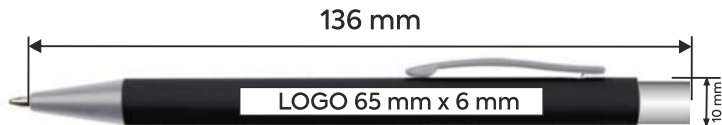

MM-GOA

engraving

Material: metal

Size: 136 mm x 10 mm

Refill blue: standard

Engraving: laser YAG

metalpenscollection

Pictures of pens are in presentation form. Used colours do not reflect the actual colours. The real finished product may deviate from the visualization.