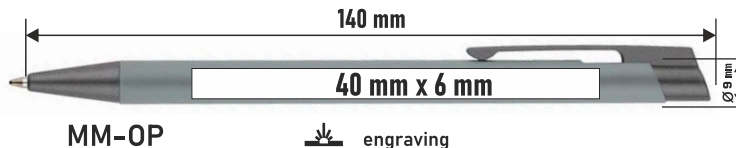

Material: metal   **Size:** 140 mm x 9 mm   **Refill blue:** standard   **Engraving:** laser YAG

NEW

softtouch

OP

metalpenscollection

Pictures of pens are in presentation form. Used colours do not reflect the actual colours. The real finished product may deviate from the visualization.