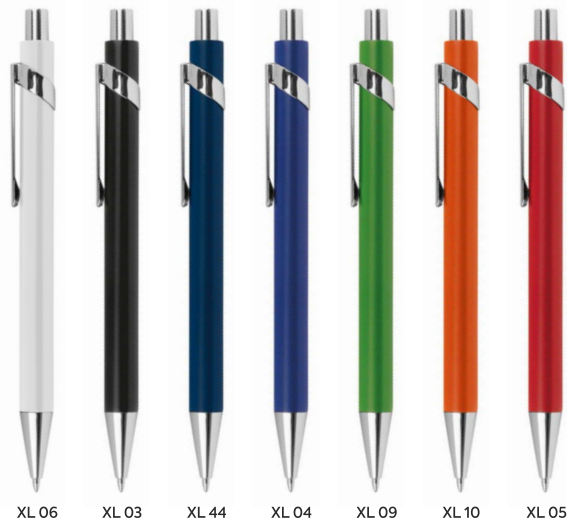

MM-XL

metalpenscollection

MM-XL

engraving

Material: metal   **Size:** 139 mm x 10 mm   **Refill blue:** standard   **Engraving:** laser YAG

metalpen

XL

metalpenscollection

Pictures of pens are in presentation form. Used colours do not reflect the actual colours. The real finished product may deviate from the visualization.