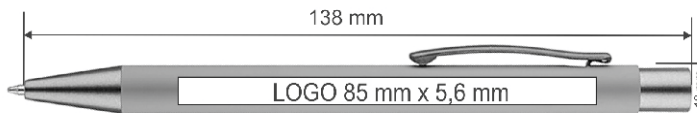

MM-GO

engraving

Material: metal   **Size:** 138 mm x 10 mm   **Refill blue :** standard   **Engraving:** laser GM

Refill black :

metalpenscollection

Pictures of pens are in presentation form. Used colours do not reflect the actual colours. The real finished product may deviate from the visualization.