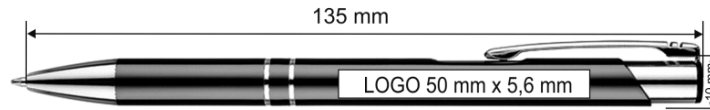

MM-COS

metalpenscollection

metalpen

MM-COS

engraving

COS

Material: metal

Size: 135 mm x 10 mm

Refill blue: standard

Engraving: laser YAG

metalpenscollection

Pictures of pens are in presentation form. Used colours do not reflect the actual colours. The real finished product may deviate from the visualization.