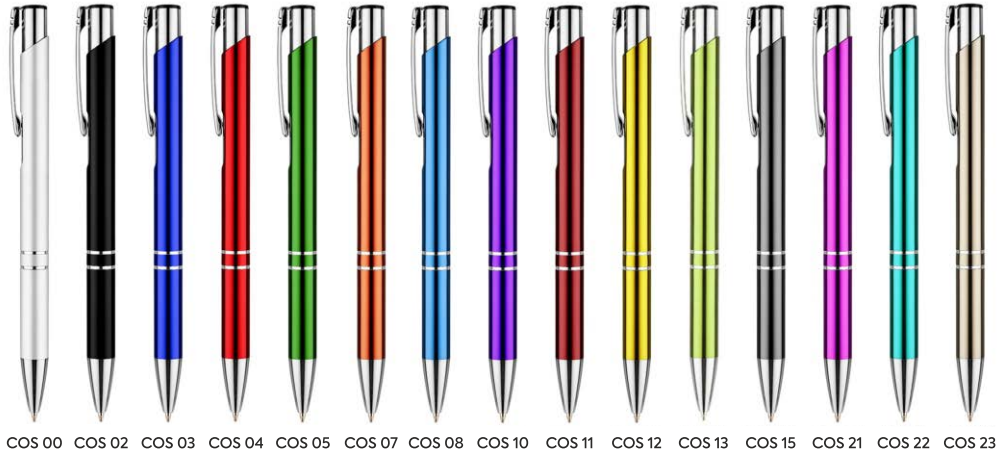

MM-COS

metalpenscollection

metalpen

MM-COS

engraving

COS

Material: metal

Size: 135 mm x 10 mm

Refill blue: standard

Engraving: laser YAG

metalpenscollection

Pictures of pens are in presentation form. Used colours do not reflect the actual colours. The real finished product may deviate from the visualization.