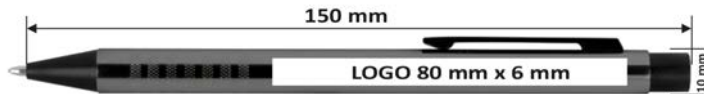

BA 03 BA 04 BA 05 BA 06 BA 09 BA 10 BA 11 BA 14 BA 77

MM-BA

engraving

Material: metal   **Size:** 150 mm x 10 mm   **Refill blue:** standard   **Engraving:** laser YAG

metalpenscollection

Pictures of pens are in presentation form. Used colours do not reflect the actual colours. The real finished product may deviate from the visualization.