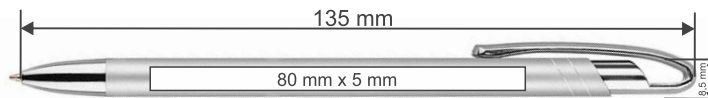

MM-AV

metalpenscollection

MM-AV

engraving

Material: metal   **Size:** 135 mm x 8,5 mm   **Refill blue:** standard   **Engraving:** laser YAG

metalpenscollection

Pictures of pens are in presentation form. Used colours do not reflect the actual colours. The real finished product may deviate from the visualization.

metalpen

AV