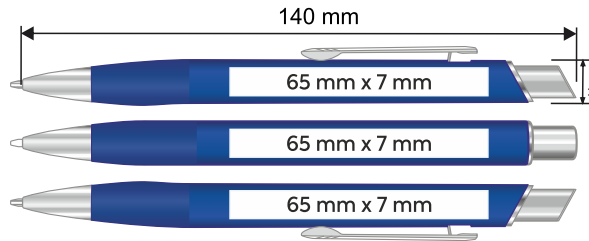

MM-KB

metalpenscollection

MM-KB

engraving

Material: metal

Size: 140 mm x 11 mm

Refill blue: standard

Engraving: Mirror effect

metalpenscollection

Pictures of pens are in presentation form. Used colours do not reflect the actual colours. The real finished product may deviate from the visualization.

metalpens

KB