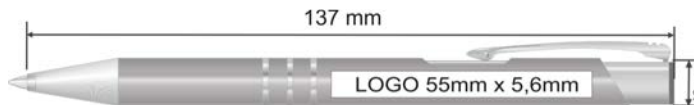

MM-KA

metalpenscollection

MM-KA

engraving

Material: metal

Size: 137 mm x 10 mm

Refill blue: standard

Engraving: laser YAG

metalpenscollection

Pictures of pens are in presentation form. Used colours do not reflect the actual colours. The real finished product may deviate from the visualization.

KA