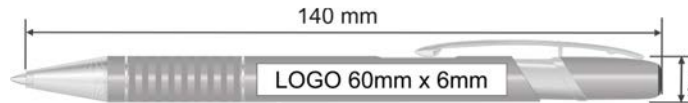

MM-SO

metalpenscollection

MM-SO

engraving

Material: metal

Size: 140 mm x 10 mm

Refill blue: standard

Engraving: laser YAG

metalpenscollection

Pictures of pens are in presentation form. Used colours do not reflect the actual colours. The real finished product may deviate from the visualization.

metalpens

SO