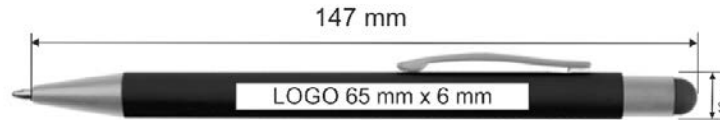

MM-GOT

engraving

Material: metal

Size: 147 mm x 10 mm

Refill blue: standard

Engraving: laser YAG

metalpenscollection

Pictures of pens are in presentation form. Used colours do not reflect the actual colours. The real finished product may deviate from the visualization.