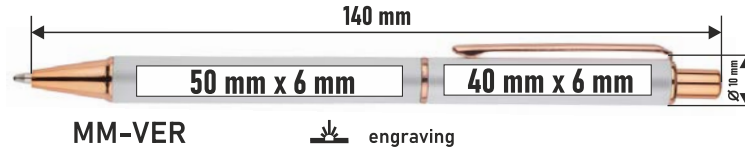

Material: metal   **Size:** 140 mm x 10 mm   **Refill blue:** standard   **Engraving:** laser YAG

NEW

softtouch

VER

metalpenscollection

Pictures of pens are in presentation form. Used colours do not reflect the actual colours. The real finished product may deviate from the visualization.