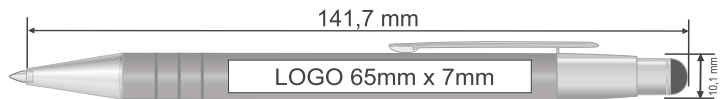

MM-LIT

metalpenscollection

MM-LIT

engraving

Material: metal

Size: 141,7 mm x 10,1 mm

Refill blue: standard

Engraving: laser YAG

metalpenscollection

Pictures of pens are in presentation form. Used colours do not reflect the actual colours. The real finished product may deviate from the visualization.

touchpen

LIT