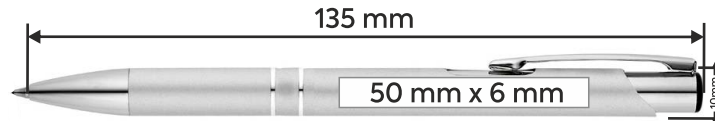

MM-BEKA

metalpenscollection

metalpen

MM-BEKA

engraving

BEKA

Material: metal **Size:** 135 mm x 10 mm **Refill blue :** standard **Engraving:** laser YAG

Refill black :

metalpenscollection

Pictures of pens are in presentation form. Used colours do not reflect the actual colours. The real finished product may deviate from the visualization.