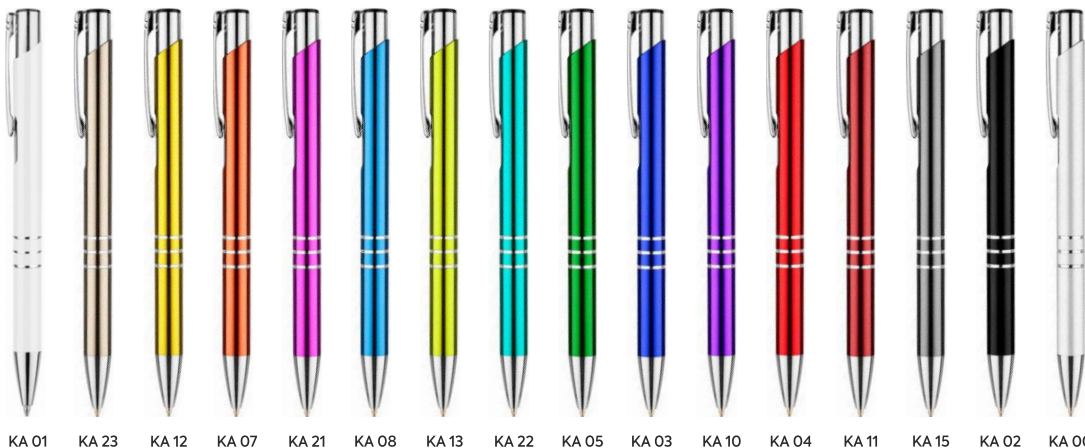

MM-KA

metalpenscollection

MM-KA

engraving

Material: metal

Size: 137 mm x 10 mm

Refill blue: standard

Engraving: laser YAG

metalpenscollection

Pictures of pens are in presentation form. Used colours do not reflect the actual colours. The real finished product may deviate from the visualization.

KA